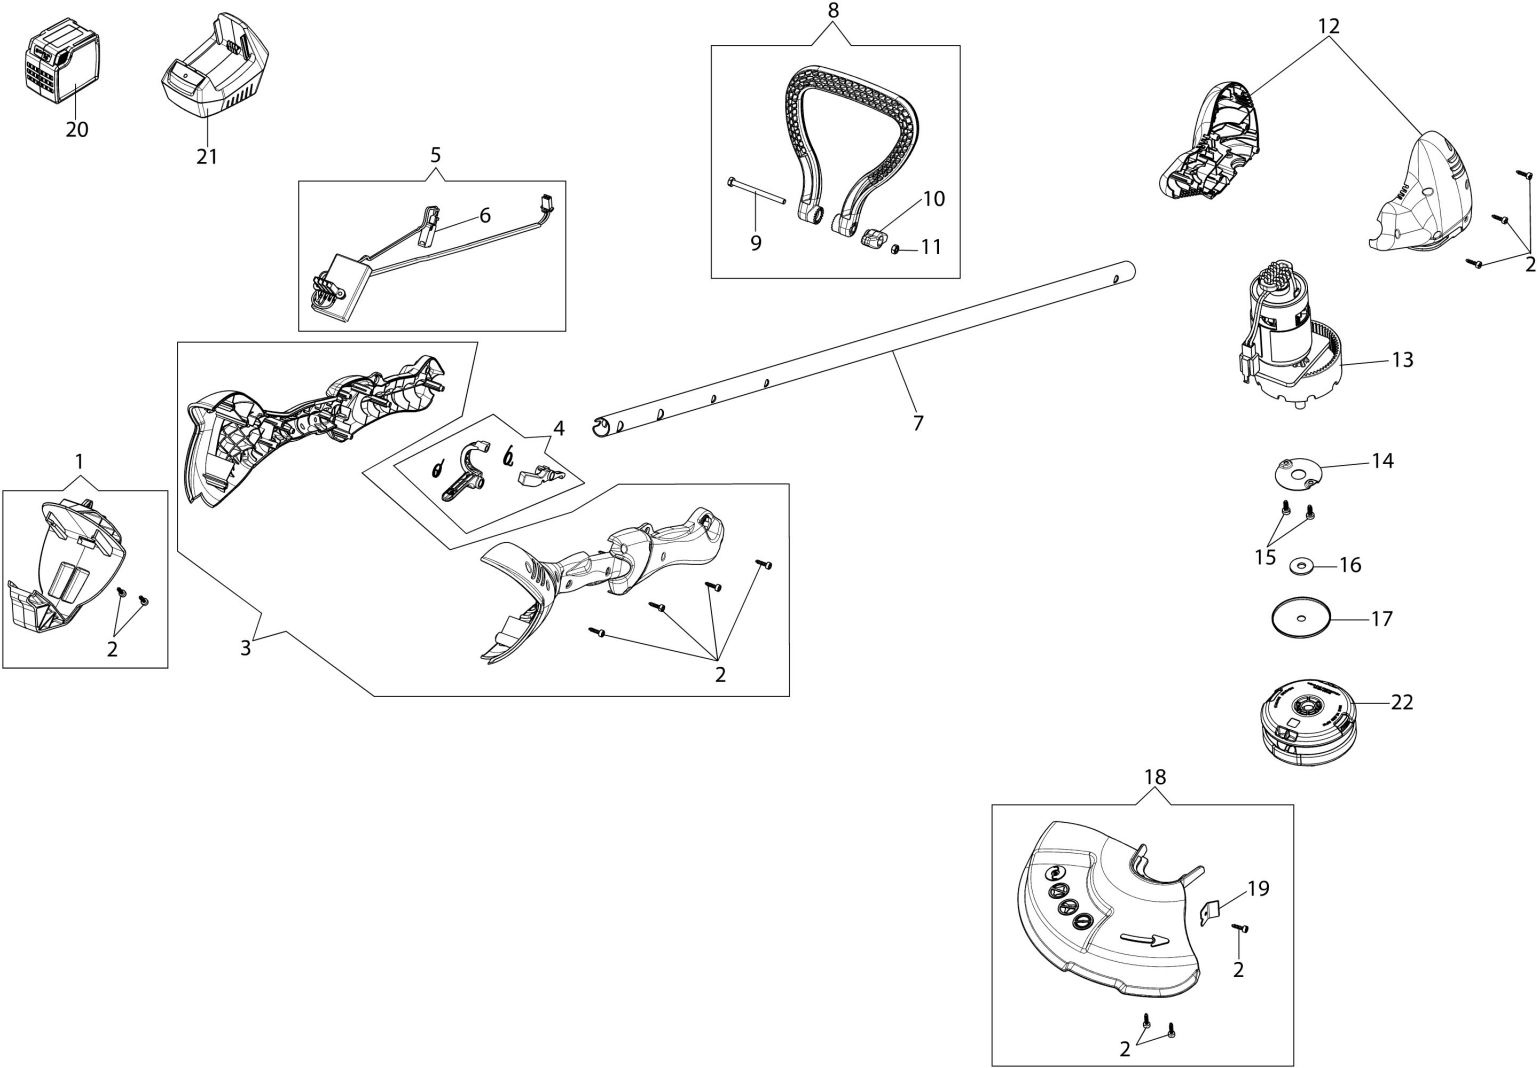

BCI 30 Brushcutter

Documents

[Complete illustrated parts list](#)

Illustration Complete illustrated parts list

Illustration Complete illustrated parts list

Ref.Nu	Qty	Part number	Description	Validity from	Validity till	Notes	Bulletin
1	1	54042002R	Shaft joint set				
2	23	3893016AR	Screw				
3	1	54042001R	Handle kit				
4	1	54042003R	Throttle kit				
5	1	54042009R	Electrical parts				
6	1	54040016R	Switch				
7	1	54040055R	Tube Ø24				
8	1	54042004R	Handle kit				
9	1	3806056R	Screw				
10	1	54040033AR	Knob				
11	1	034000013R	Nut				
12	1	54040066	Engine cover				
13	1	54042008R	Complete motor				
14	1	54040054R	Plate				
15	2	3893013R	Screw				
16	1	3918013R	Washer				
17	1	54040053R	Disc (guard)				
18	1	54042007R	Guard kit				
19	1	4174275R	Blade				
20	1	54030002	Battery			40V - 5AH	
20	1	54030001	Battery			40V - 2,5AH	
21	1	54030007	Battery charger				
22	1	63149001	Head Load&Go				