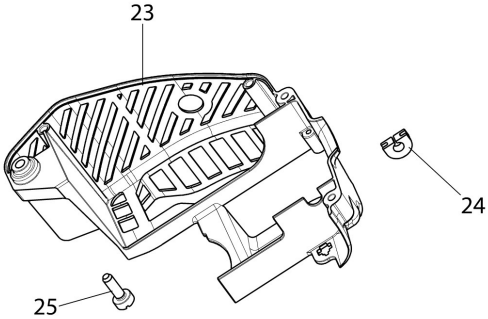

Illustration Tank and air filter

■
26