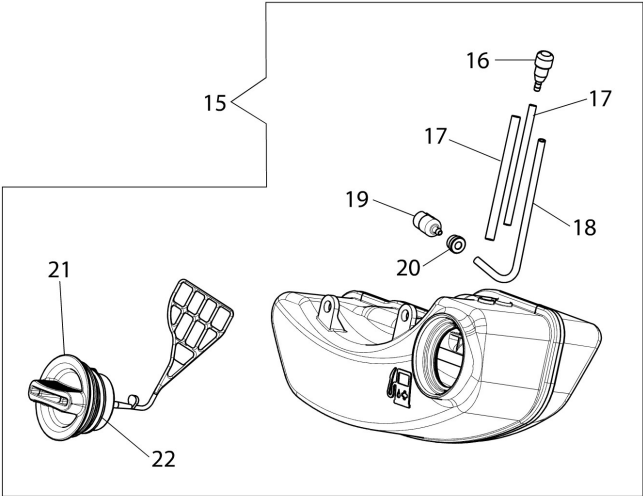

Illustration Tank and air filter

■
26