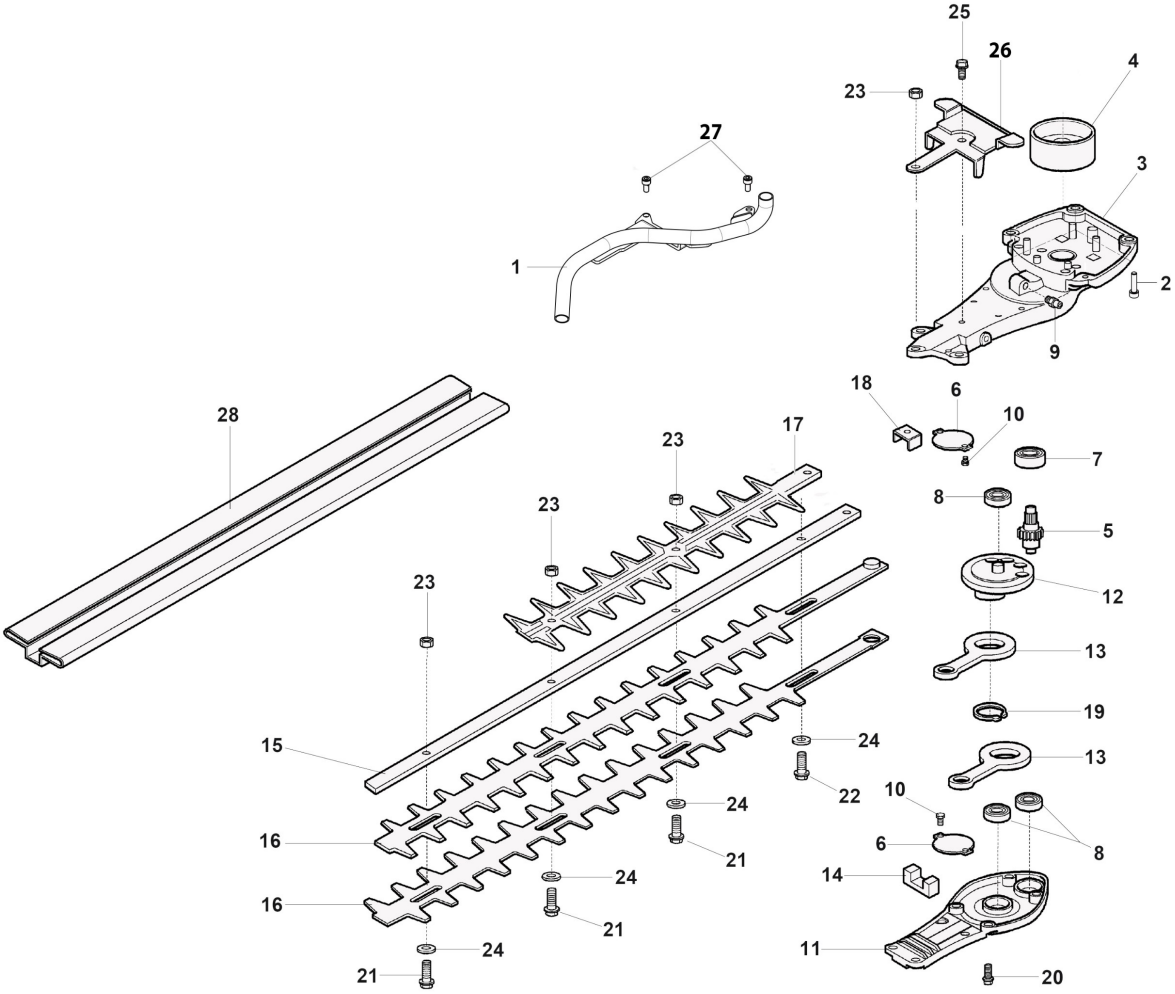

## Illustration Handle

---

Ref.Nu	Qty	Part number	Description	Validity from	Validity till	Notes	Bulletin
1	1	W58040032	Half grip left				
2	1	W58040033	Half grip right				
3	1	W58040034	Throttle lever				
4	1	W58040035	Lever				
5	1	W58040036	Lever				
6	1	W58040037	Pin				
7	1	W58040038	Throttle rod				
8	1	W58070014R	Switch				
9	1	W58070015R	Throttle cable				
10	1	W58040041	Spacer				
11	1	W58040042	Spring				
12	1	W58040043	Spring				
13	1	W58040044	Spring				
14	5	W58040045	Screw				
15	1	W58040046	Support left				
16	1	W58040047	Support right				
17	2	W58040048	Spacer				
18	2	W58040023R	Nut				
19	2	W58040050	Gasket				
20	1	58090035BR	Front handle				
21	2	3819010R	Washer				
22	2	3901088R	Screw				
23	2	W58040063	Support				
24	3	W58040055	Screw				
25	1	W58040064	Washer				
26	4	W58040057R	Spring support				
27	2	W58040058R	Spring				
28	2	W58040059R	Spring				
29	4	W58040025	Screw				

## Illustration Blades assy

---

Ref.Nu	Qty	Part number	Description	Validity from	Validity till	Notes	Bulletin
1	1	58090028BR	Exhaust pipe				
2	3	3801011R	Screw				
3	1	W58070012R	Upper case				
4	1	W58070011R	Clutch drum				
5	1	W58040005	Sprocket				
6	2	W58040006	Plate				
7	1	W58040007R	Bearing				
8	3	W58040008R	Bearing				
9	1	W58040009	Nipple				
10	1	W58040010	Screw				
11	1	W58040011	Cover				
12	1	W58040012	Chain sprocket				
13	2	W58040013R	Connecting rod				
14	1	W58040014	Felt				
15	1	W58040030	Blade guide 750mm				
16	2	W58070006R	Blade 750mm				
17	1	W58040082	Guard				
18	1	W58040018	Plate				
19	1	W58040019	Ring				
20	6	W58070013R	Screw				
21	3	W58040021R	Screw				
22	1	W58040022	Screw				
23	4	W58040023R	Nut				
24	4	W58040024R	Washer				
25	1	W58070010R	Screw				
26	1	W58040029	Bracket				
27	2	3801052R	Screw				
28	1	W58040028	Guard			60 cm	
28	1	58040167	Guard			75 cm	