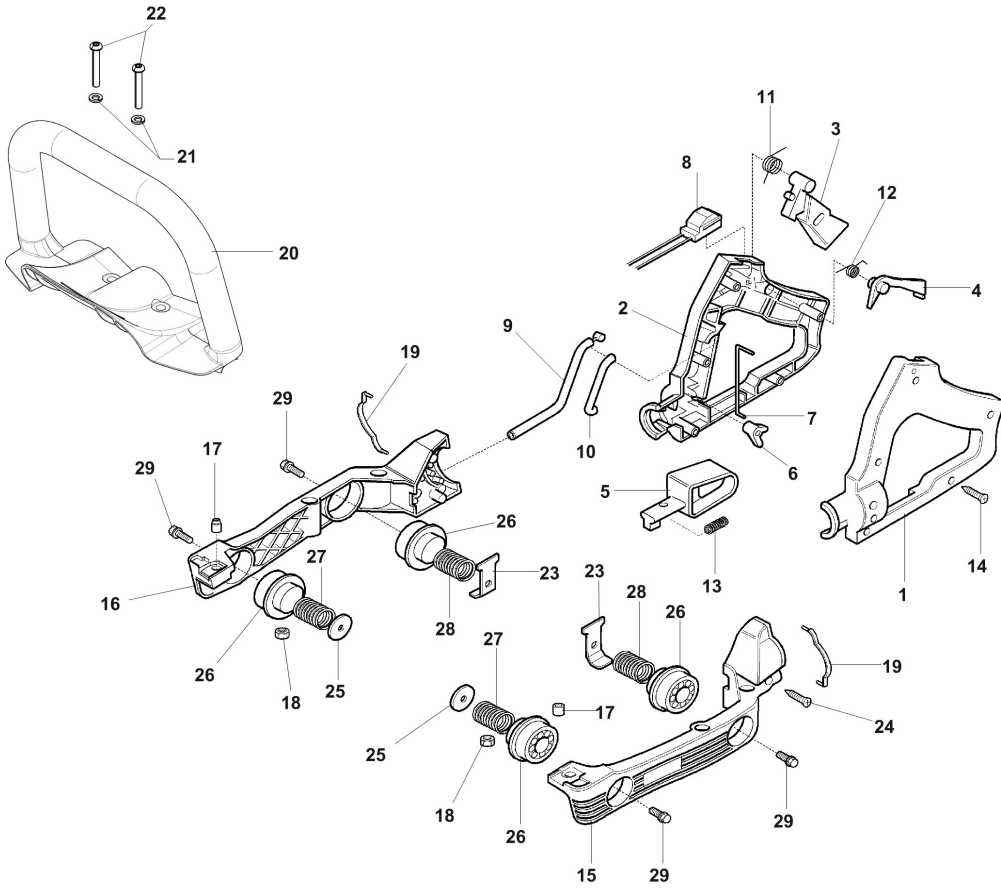

## Illustration Ignition system

---

Ref.Nu	Qty	Part number	Description	Validity from	Validity till	Notes	Bulletin
1	4	3891038R	Screw				
2	2	3893060R	Screw				
3	1	58090047R	Starter assy				
4	1	093500397	Starter handle				
5	1	58070054R	Starter rope				
6	1	072700089R	Bushing				
7	1	61070036R	Spring				
8	1	58090016R	Starter pulley				
9	1	58090019R	Starter spring				
10	1	58090018R	Sprocket				
11	1	50160024	Screw				
12	1	58090061R	Cable				
13	2	3891020R	Screw				
14	1	58070053R	Spark plug cap				
15	1	2501023BR	Ignition coil				
16	2	50160218AR	Spacer				
17	1	3064034	Washer				
18	1	58090003R	Clutch driver				
19	4	3918007R	Washer				
20	1	61070090R	Spring				
21	1	61372171R	Set spacer				
22	2	015000044R	Screw				
23	1	61370557	Complete clutch				

## Illustration Handle

---

Ref.Nu	Qty	Part number	Description	Validity from	Validity till	Notes	Bulletin
1	1	W58040032	Half grip left				
2	1	W58040033	Half grip right				
3	1	W58040034	Throttle lever				
4	1	W58040035	Lever				
5	1	W58040036	Lever				
6	1	W58040037	Pin				
7	1	W58040038	Throttle rod				
8	1	W58070014R	Switch				
9	1	W58070015R	Throttle cable				
10	1	W58040041	Spacer				
11	1	W58040042	Spring				
12	1	W58040043	Spring				
13	1	W58040044	Spring				
14	5	W58040045	Screw				
15	1	W58040046	Support left				
16	1	W58040047	Support right				
17	2	W58040048	Spacer				
18	2	W58040023R	Nut				
19	2	W58040050	Gasket				
20	1	58090035BR	Front handle				
21	2	3819010R	Washer				
22	2	3901088R	Screw				
23	2	W58040063	Support				
24	3	W58040055	Screw				
25	1	W58040064	Washer				
26	4	W58040057R	Spring support				
27	2	W58040058R	Spring				
28	2	W58040059R	Spring				
29	4	W58040025	Screw				