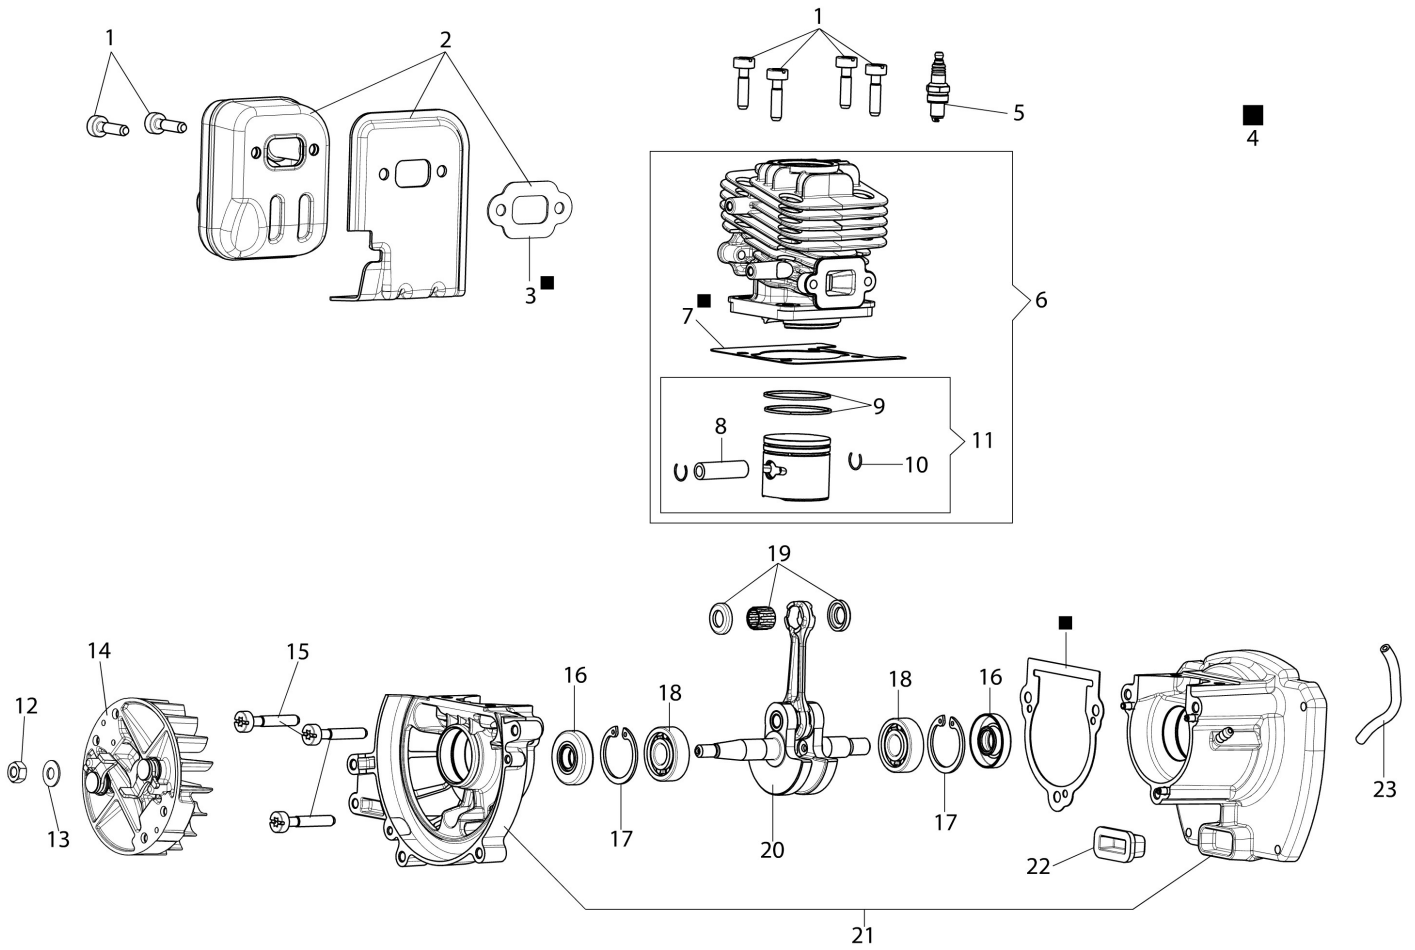

## Illustration Engine

---

Ref.Nu	Qty	Part number	Description	Validity from	Validity till	Notes	Bulletin
1	6	3891048R	Screw				
2	1	58090096	Muffler assy				
3	1	61370634R	Gasket				
4	1	58090098	Gasket set				
5	1	3055112	Spark plug				
6	1	61370606	Complete cylinder Ø32				
7	1	58090036AR	Gasket				
8	1	58070019R	Piston pin				
9	2	61370575R	Piston ring				
10	2	58070166R	Ring				
11	1	61370605	Piston assy Ø32				
12	1	3912014R	Nut				
13	1	3819031R	Washer				
14	1	58090005AR	Flywheel				
15	3	3891057R	Screw				
16	2	3050042R	Seal ring				
17	2	3025018R	Ring				
18	2	3034029R	Bearing				
19	1	61370254	Set roller cage and washer				
20	1	58090033R	Crankshaft				
21	1	58090002AR	Crankcase assy				
22	1	58090059R	Support				
23	1	094600126	Tube				

## Illustration Handle

---

Ref.Nu	Qty	Part number	Description	Validity from	Validity till	Notes	Bulletin
1	1	W58040032	Half grip left				
2	1	W58040033	Half grip right				
3	1	W58040034	Throttle lever				
4	1	W58040035	Lever				
5	1	W58040036	Lever				
6	1	W58040037	Pin				
7	1	W58040038	Throttle rod				
8	1	W58070014R	Switch				
9	1	W58070015R	Throttle cable				
10	1	W58040041	Spacer				
11	1	W58040042	Spring				
12	1	W58040043	Spring				
13	1	W58040044	Spring				
14	5	W58040045	Screw				
15	1	W58040046	Support left				
16	1	W58040047	Support right				
17	2	W58040048	Spacer				
18	2	W58040023R	Nut				
19	2	W58040050	Gasket				
20	1	58090035BR	Front handle				
21	2	3819010R	Washer				
22	2	3901088R	Screw				
23	2	W58040063	Support				
24	3	W58040055	Screw				
25	1	W58040064	Washer				
26	4	W58040057R	Spring support				
27	2	W58040058R	Spring				
28	2	W58040059R	Spring				
29	4	W58040025	Screw				