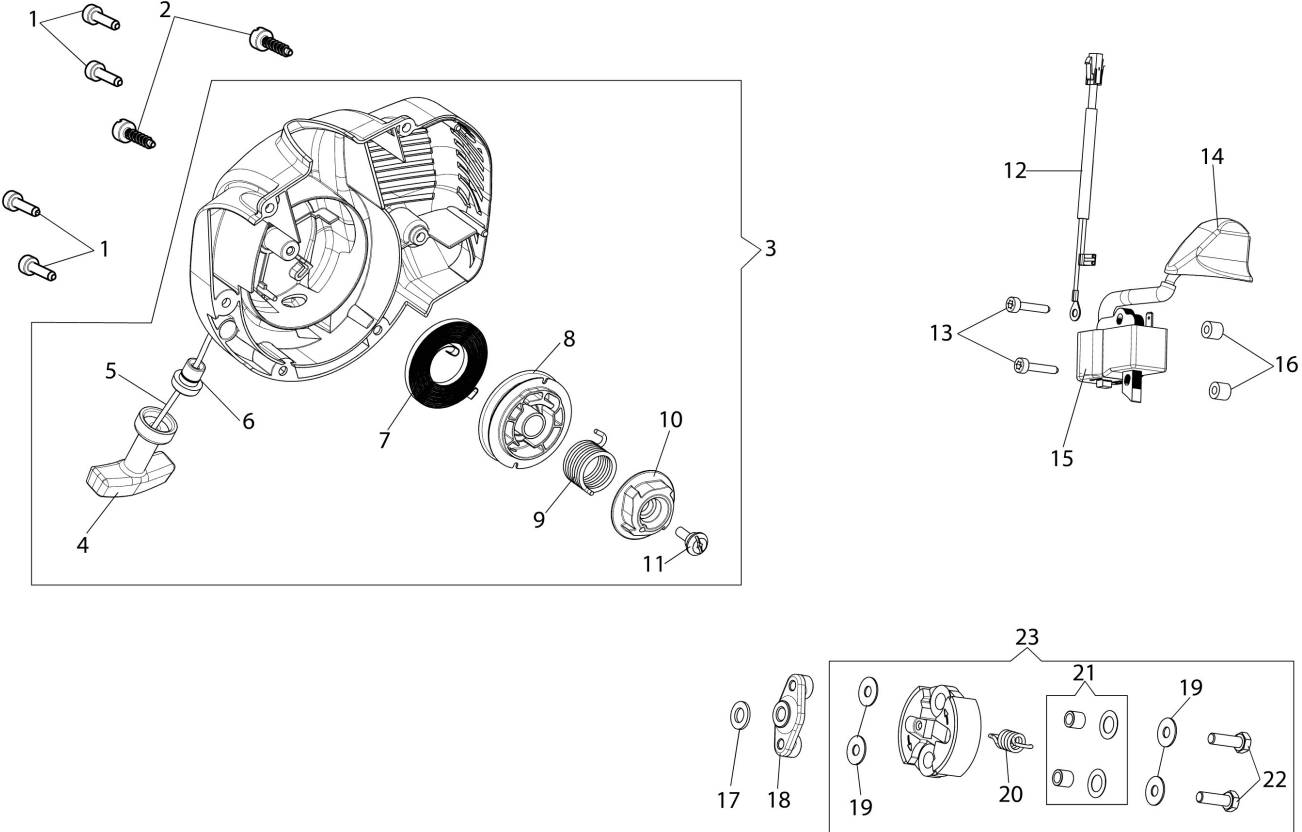

Illustration Ignition system

Illustration Ignition system

Ref.Nu	Qty	Part number	Description	Validity from	Validity till	Notes	Bulletin
1	4	3891038R	Screw				
2	2	3893060R	Screw				
3	1	58090047R	Starter assy				
4	1	093500397	Starter handle				
5	1	58070054R	Starter rope				
6	1	072700089R	Bushing				
7	1	61070036R	Spring				
8	1	58090016R	Starter pulley				
9	1	58090019R	Starter spring				
10	1	58090018R	Sprocket				
11	1	50160024	Screw				
12	1	58090061R	Cable				
13	2	3891020R	Screw				
14	1	58070053R	Spark plug cap				
15	1	2501023BR	Ignition coil				
16	2	50160218AR	Spacer				
17	1	3064034	Washer				
18	1	58090003R	Clutch driver				
19	4	3918007R	Washer				
20	1	61070090R	Spring				
21	1	61372171R	Set spacer				
22	2	015000044R	Screw				
23	1	61370557	Complete clutch