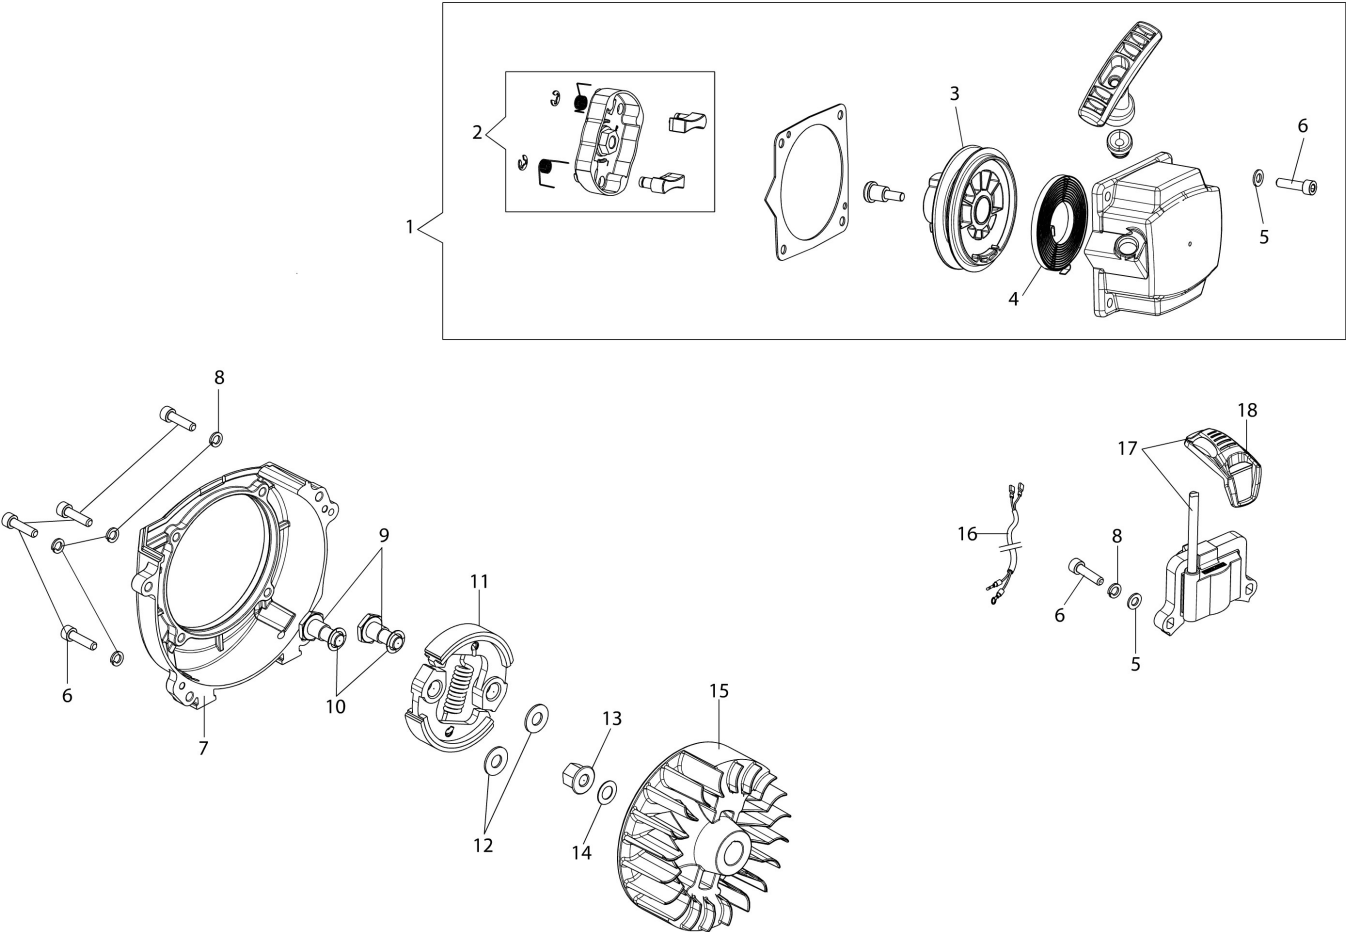

BCH 400 BP Brushcutter

Documents

Engine

Starter assy and clutch

Tank / Frame (High)

Transmission

Illustration Engine

Ref.Nu	Qty	Part number	Description	Validity from	Validity till	Notes	Bulletin
1	3	3960121R	Screw				
2	1	61452028R	Engine cover				
3	1	3055104R	Spark plug				
4	4	3860095R	Screw				
5	1	61450212R	Complete muffler				
6	1	61450242AR	Gasket				
7	2	3801065R	Screw				
8	2	3916006R	Washer				
9	1	3801011R	Screw				
10	1	61450367R	Muffler cover				
11	1	61450442	Complete cylinder				
12	2	61450014R	Piston ring				
13	2	61450013R	Ring				
14	1	61450187R	Piston assy				
15	1	61450127AR	Gasket				
16	4	3860096R	Screw				
17	1	61452001BR	Crankcase assy				
18	1	3050056R	Oil seal				
19	2	3035065R	Bearing				
20	1	61450001AR	Crankshaft				
21	1	3028020R	Key				
22	1	50110044R	Bearing				
23	1	3050057R	Oil seal				
24	1	61450443	Gasket set				
25	2	3801009	Screw				
26	2	3916005R	Washer				

Illustration Starter assy and clutch

Illustration Starter assy and clutch

Ref.Nu	Qty	Part number	Description	Validity from	Validity till	Notes	Bulletin
1	1	61452042R	Starter assy				
2	1	61450193AR	Clutch driver				
3	1	61450229AR	Starter pulley				
4	1	61450044AR	Starter spring				
5	6	3916005R	Washer				
6	10	3801013R	Screw				
7	1	61452083R	Flange				
8	6	3819006R	Washer				
9	2	61450070R	Pin				
10	2	61450072R	Washer				
11	1	61450277R	Clutch				
12	2	61450071R	Washer				
13	1	50010148R	Nut				
14	1	3833080R	Washer				
15	1	61450310R	Flywheel				
16	1	61450037R	Cable				
17	1	2501026BR	Ignition coil				
18	1	61450370R	Spark plug cap				