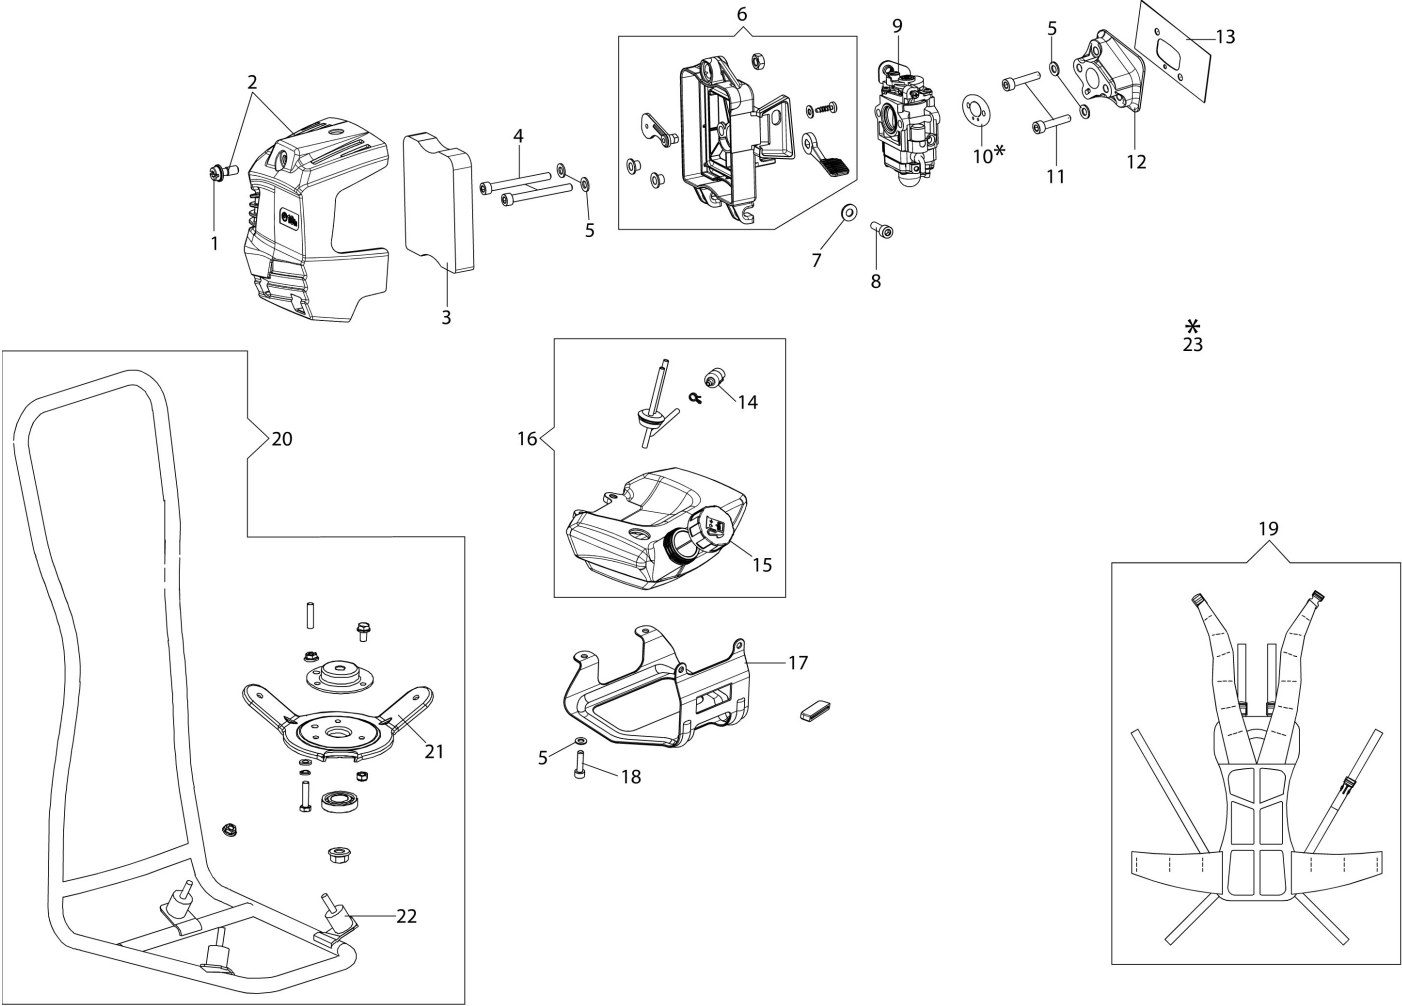

Illustration Tank / Frame (High)

Illustration Tank / Frame (High)

Ref.Nu	Qty	Part number	Description	Validity from	Validity till	Notes	Bulletin
1	1	61330040AR	Screw				
2	1	61450444	Air filter cover				
3	1	61450061R	Air filter				
4	2	3801012	Screw				
5	6	3916005R	Washer				
6	1	61450445	Air filter support				
7	1	3918010R	Washer				
8	1	3801011R	Screw				
9	1	2318624R	Carburetor				
10	1	61450054AR	Gasket				
11	1	3801015R	Screw				
12	1	61450053AR	Insulator				
13	1	61450052AR	Gasket				
14	1	094600450R	Fuel filter				
15	1	61450363R	Tank cap				
16	1	61452050R	Tank assy				
17	1	61450230R	Tank shield				
18	2	3801013R	Screw				
19	1	61450380R	Harness				
20	1	61450381R	Frame assembly				
21	1	BF000017R	Engine support				
22	3	BF000018R	AV-mount				
23	1	61450443	Gasket set				

Illustration Transmission

Ref.Nu	Qty	Part number	Description	Validity from	Validity till	Notes	Bulletin
1	1	BF000001R	Complete handle				
2	1	BF000010R	Throttle cable				
3	1	61450199R	Starter case				
4	1	BF000002R	Clutch drum				
5	1	BF000003R	Hose				
6	1	BF000004R	Joint				
7	1	61450448	Shaft + joint				
8	1	BF000005R	Tube Ø26				
9	1	BF000008R	Bracket				
10	1	BF000029R	Guard kit				
11	1	BF000009R	Blade				
12	1	61450318R	Complete knob				
13	1	61450441R	Bevel gear				
14	1	BF000007R	Nut				