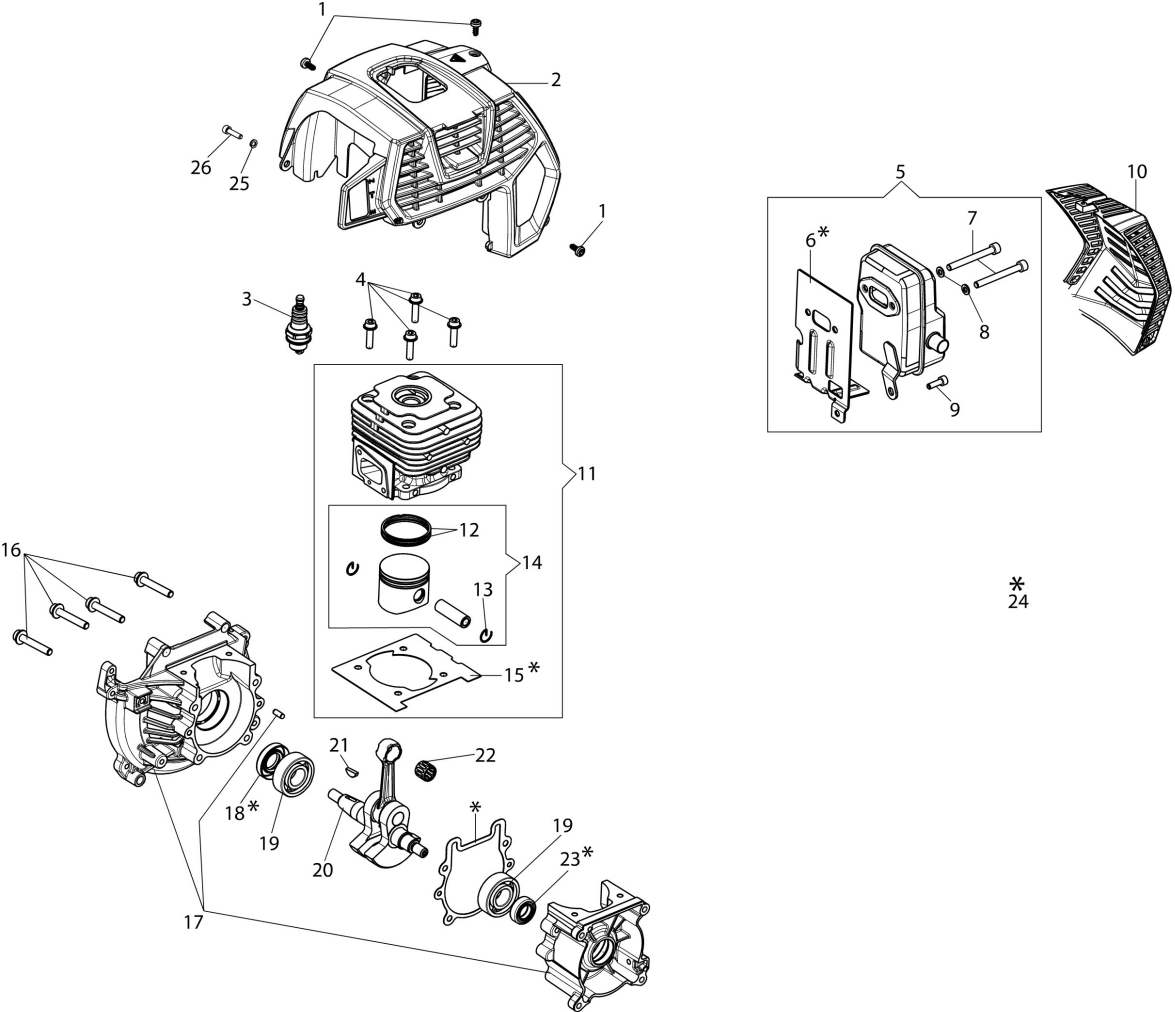

BCH 400 BP Brushcutter

Documents

Engine

Starter assy and clutch

Tank / Frame (High)

Transmission

Illustration Engine

Ref.Nu	Qty	Part number	Description	Validity from	Validity till	Notes	Bulletin
1	3	3960121R	Screw				
2	1	61452028R	Engine cover				
3	1	3055104R	Spark plug				
4	4	3860095R	Screw				
5	1	61450212R	Complete muffler				
6	1	61450242AR	Gasket				
7	2	3801065R	Screw				
8	2	3916006R	Washer				
9	1	3801011R	Screw				
10	1	61450367R	Muffler cover				
11	1	61450442	Complete cylinder				
12	2	61450014R	Piston ring				
13	2	61450013R	Ring				
14	1	61450187R	Piston assy				
15	1	61450127AR	Gasket				
16	4	3860096R	Screw				
17	1	61452001BR	Crankcase assy				
18	1	3050056R	Oil seal				
19	2	3035065R	Bearing				
20	1	61450001AR	Crankshaft				
21	1	3028020R	Key				
22	1	50110044R	Bearing				
23	1	3050057R	Oil seal				
24	1	61450443	Gasket set				
25	2	3801009	Screw				
26	2	3916005R	Washer				

Illustration Transmission

Ref.Nu	Qty	Part number	Description	Validity from	Validity till	Notes	Bulletin
1	1	BF000001R	Complete handle				
2	1	BF000010R	Throttle cable				
3	1	61450199R	Starter case				
4	1	BF000002R	Clutch drum				
5	1	BF000003R	Hose				
6	1	BF000004R	Joint				
7	1	61450448	Shaft + joint				
8	1	BF000005R	Tube Ø26				
9	1	BF000008R	Bracket				
10	1	BF000029R	Guard kit				
11	1	BF000009R	Blade				
12	1	61450318R	Complete knob				
13	1	61450441R	Bevel gear				
14	1	BF000007R	Nut				