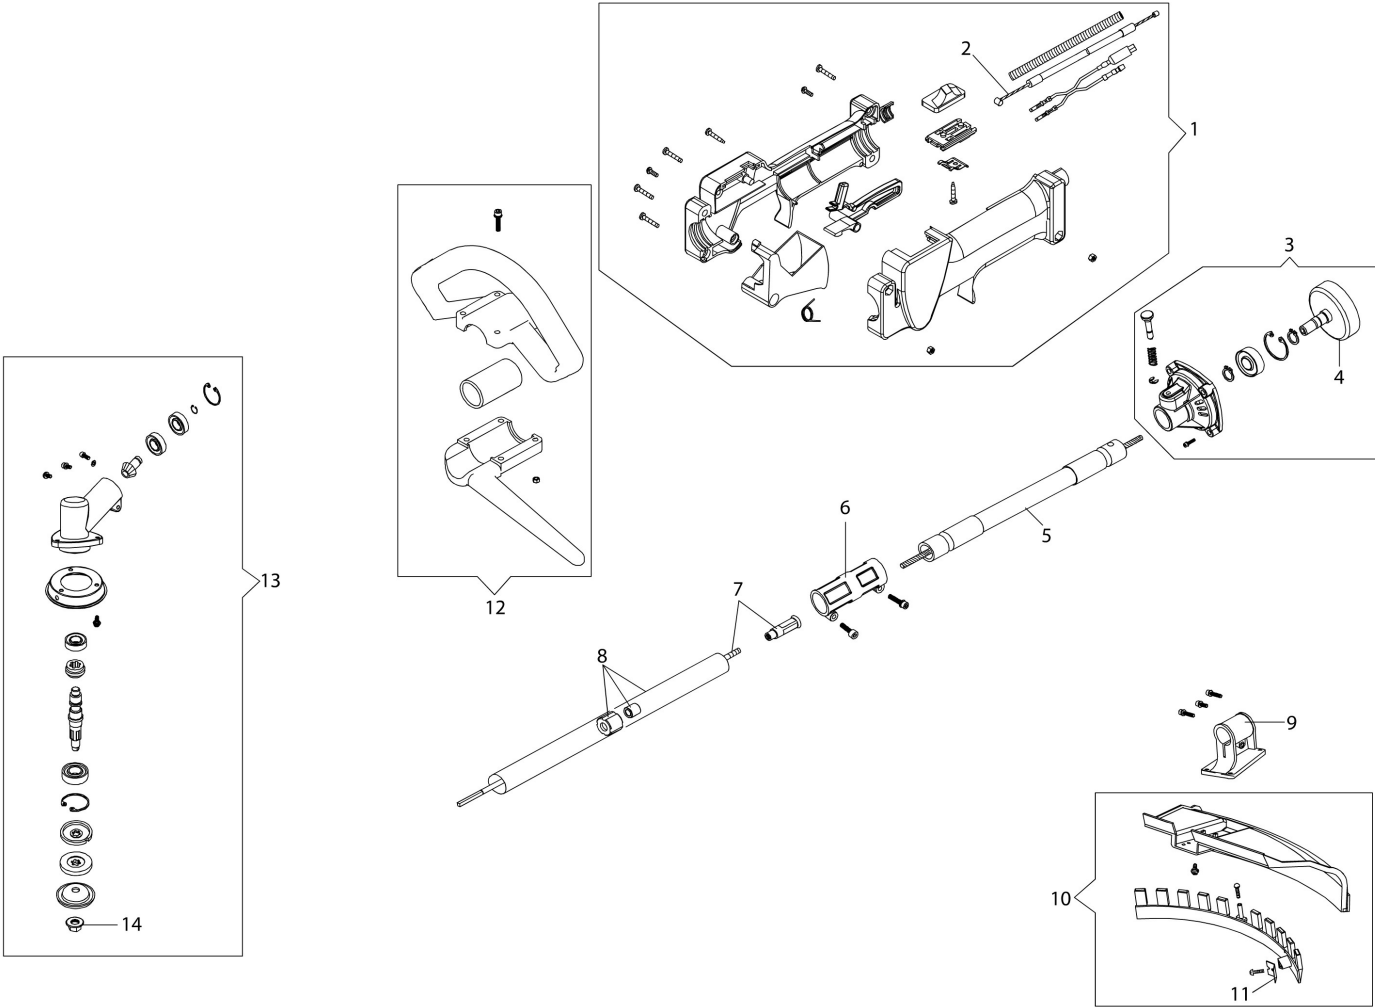

Illustration Tank / Frame (High)

Illustration Tank / Frame (High)

Ref.Nu	Qty	Part number	Description	Validity from	Validity till	Notes	Bulletin
1	1	61330040AR	Screw				
2	1	61450444	Air filter cover				
3	1	61450061R	Air filter				
4	2	3801012	Screw				
5	6	3916005R	Washer				
6	1	61450445	Air filter support				
7	1	3918010R	Washer				
8	1	3801011R	Screw				
9	1	2318624R	Carburetor				
10	1	61450054AR	Gasket				
11	1	3801015R	Screw				
12	1	61450053AR	Insulator				
13	1	61450052AR	Gasket				
14	1	094600450R	Fuel filter				
15	1	61450363R	Tank cap				
16	1	61452050R	Tank assy				
17	1	61450230R	Tank shield				
18	2	3801013R	Screw				
19	1	61450380R	Harness				
20	1	61450381R	Frame assembly				
21	1	BF000017R	Engine support				
22	3	BF000018R	AV-mount				
23	1	61450443	Gasket set				

Illustration Transmission

Ref.Nu	Qty	Part number	Description	Validity from	Validity till	Notes	Bulletin
1	1	BF000001R	Complete handle				
2	1	BF000010R	Throttle cable				
3	1	61450199R	Starter case				
4	1	BF000002R	Clutch drum				
5	1	BF000003R	Hose				
6	1	BF000004R	Joint				
7	1	61450448	Shaft + joint				
8	1	BF000005R	Tube Ø26				
9	1	BF000008R	Bracket				
10	1	BF000029R	Guard kit				
11	1	BF000009R	Blade				
12	1	61450318R	Complete knob				
13	1	61450441R	Bevel gear				
14	1	BF000007R	Nut				